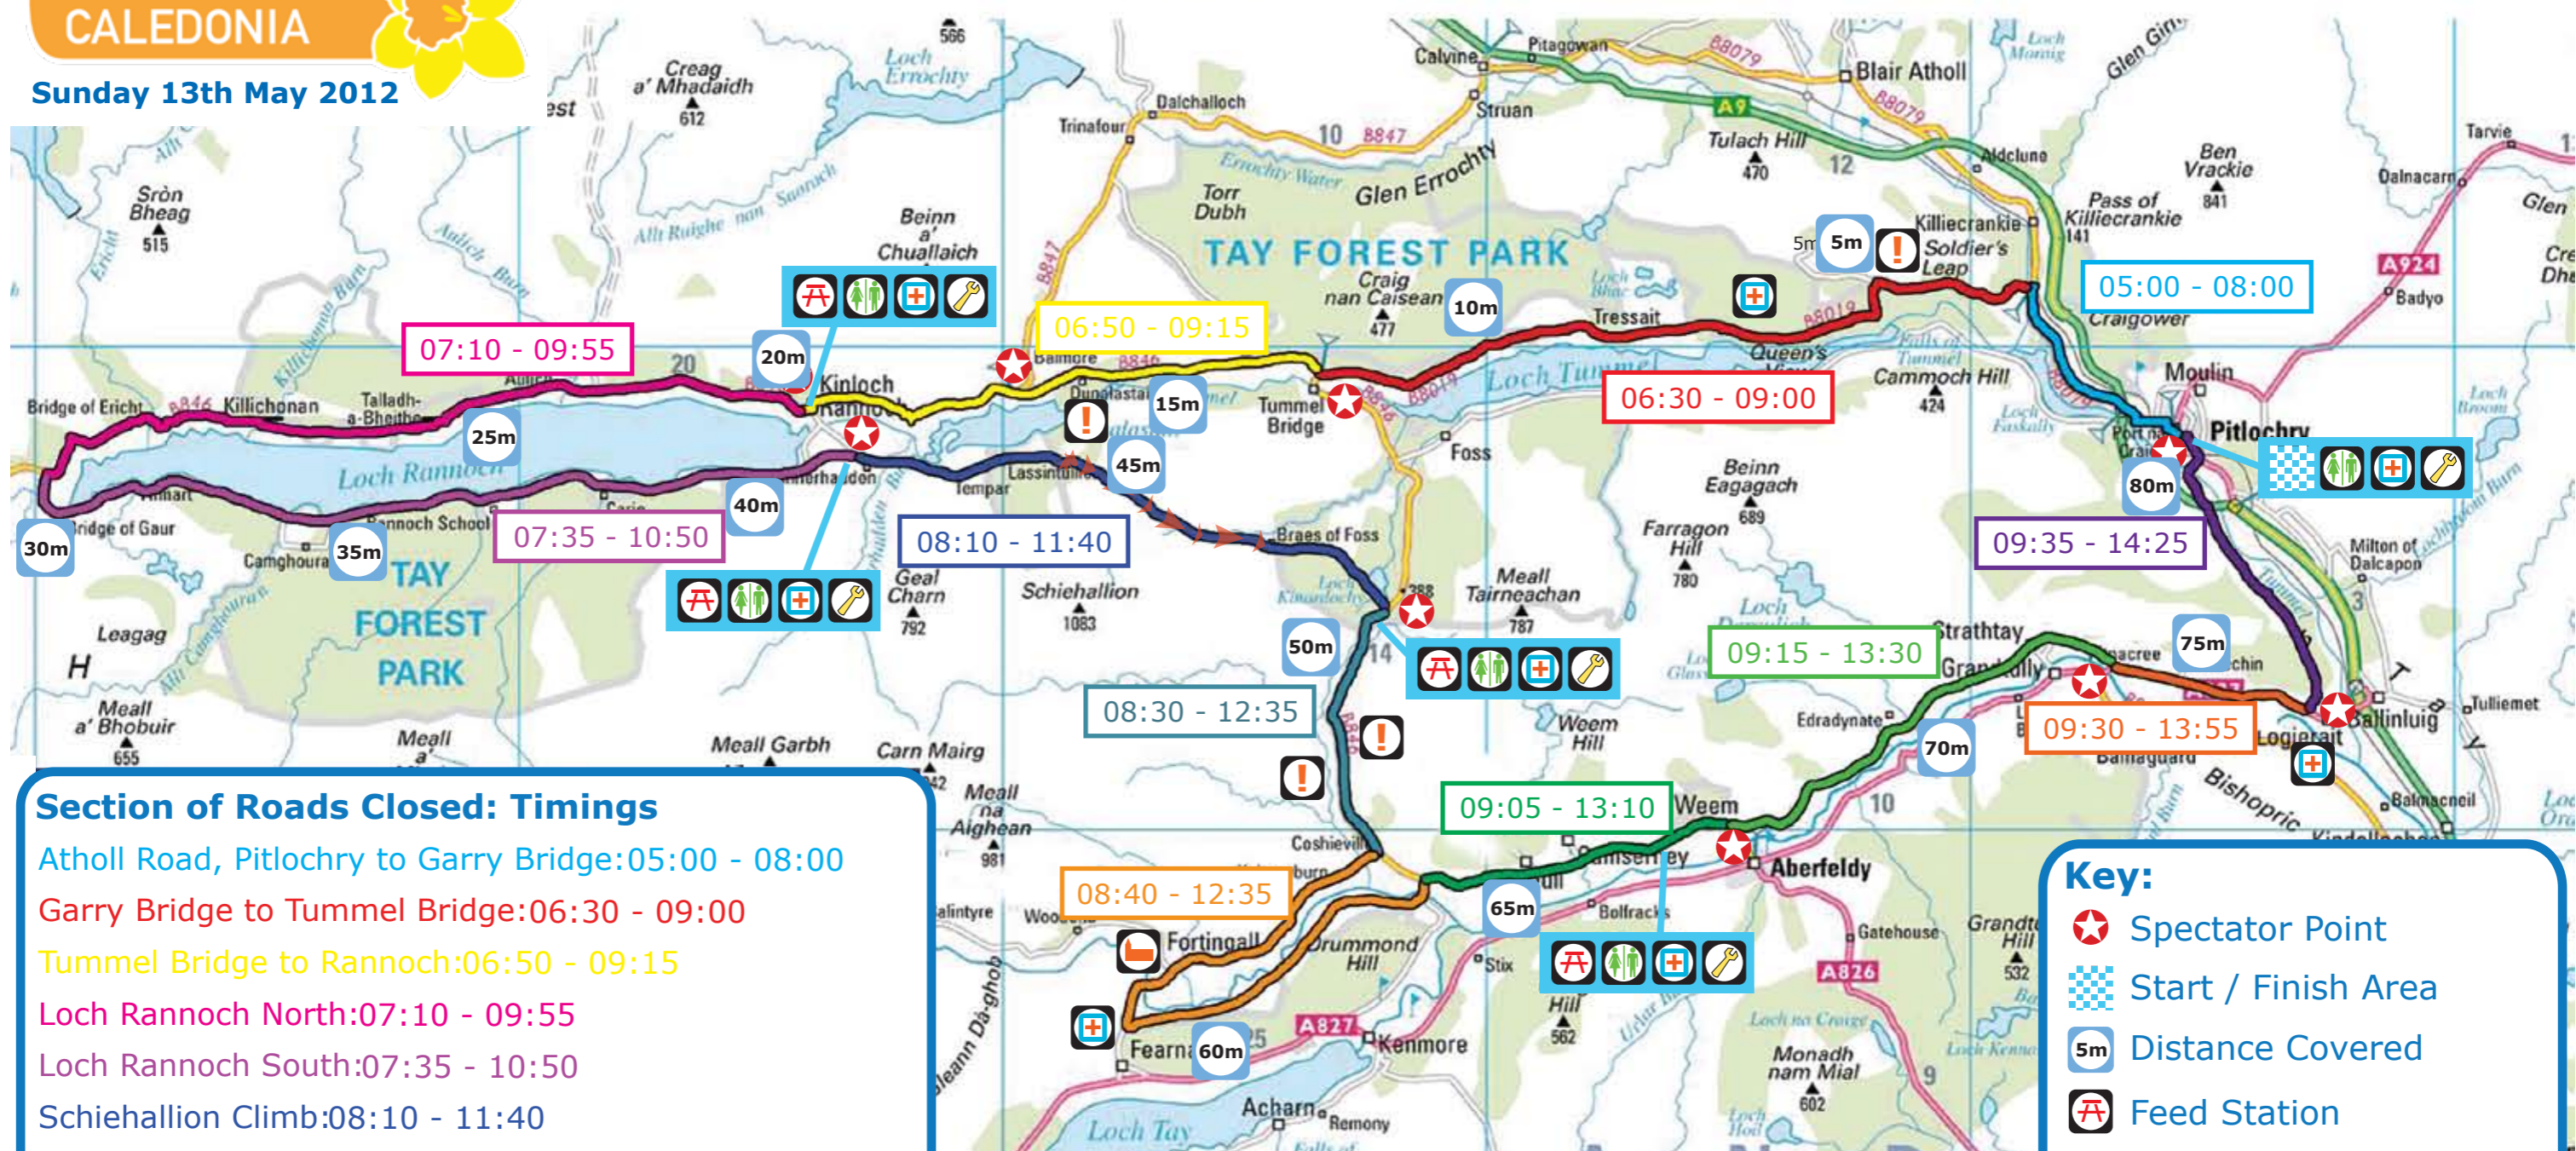

# Marie Curie Cancer Care Etape Caledonia 2012 Event Route

## Section of Roads Closed: Timings

- Atholl Road, Pitlochry to Garry Bridge: 05:00 - 08:00
- Garry Bridge to Tummel Bridge: 06:30 - 09:00
- Tummel Bridge to Rannoch: 06:50 - 09:15
- Loch Rannoch North: 07:10 - 09:55
- Loch Rannoch South: 07:35 - 10:50
- Schiehallion Climb: 08:10 - 11:40
- Schiehallion Descent: 08:30 - 12:35
- Fortingall - Duneaves: 08:40 - 12:35
- Comrie Bridge to Weem: 09:05 - 13:10
- Weem to Strathtay: 09:15 - 13:30
- A827 Pitnacree to Logierait: 09:30 - 13:55
- Logierait to Pitlochry: 09:35 - 14:25
- Atholl Road South, Pitlochry: 09:00 - 15:30

## Route Profile

Distance: 81m / 130km Total Ascent: 2124m

## Key:

- Spectator Point
- Start / Finish Area
- Distance Covered
- Feed Station
- Medical Support
- Toilets
- Mechanic Support
- Caution - Steep Descent
- KOM Section
- Church Service