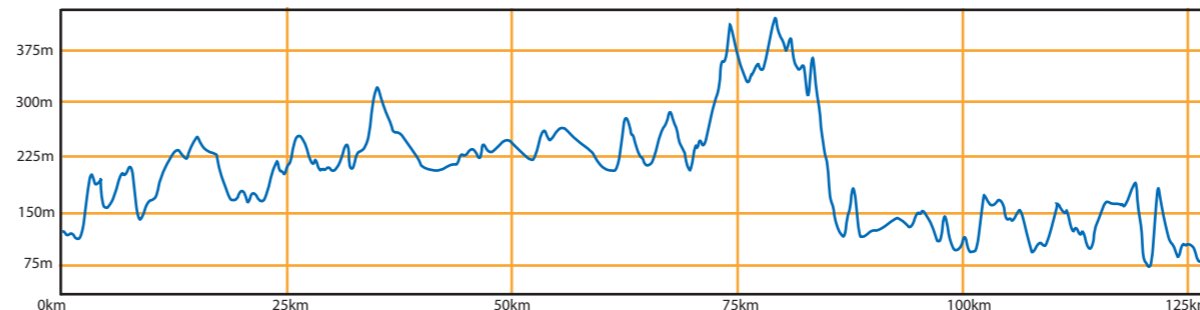

# Marie Curie Cancer Care Etape Caledonia 2012 Event Route

## Section of Roads Closed: Timings

- Atholl Road, Pitlochry to Garry Bridge: 05:00 - 08:00
- Garry Bridge to Tummel Bridge: 06:30 - 09:00
- Tummel Bridge to Rannoch: 06:50 - 09:15
- Loch Rannoch North: 07:10 - 09:55
- Loch Rannoch South: 07:35 - 10:50
- Schiehallion Climb: 08:10 - 11:40
- Schiehallion Descent: 08:30 - 12:35
- Fortingall - Duneaves: 08:40 - 12:35
- Comrie Bridge to Weem: 09:05 - 13:10
- Weem to Strathtay: 09:15 - 13:30
- A827 Pitnacree to Logierait: 09:30 - 13:55
- Logierait to Pitlochry: 09:35 - 14:25
- Atholl Road South, Pitlochry: 09:00 - 15:30

## Route Profile

Distance: 81m / 130km Total Ascent: 2124m